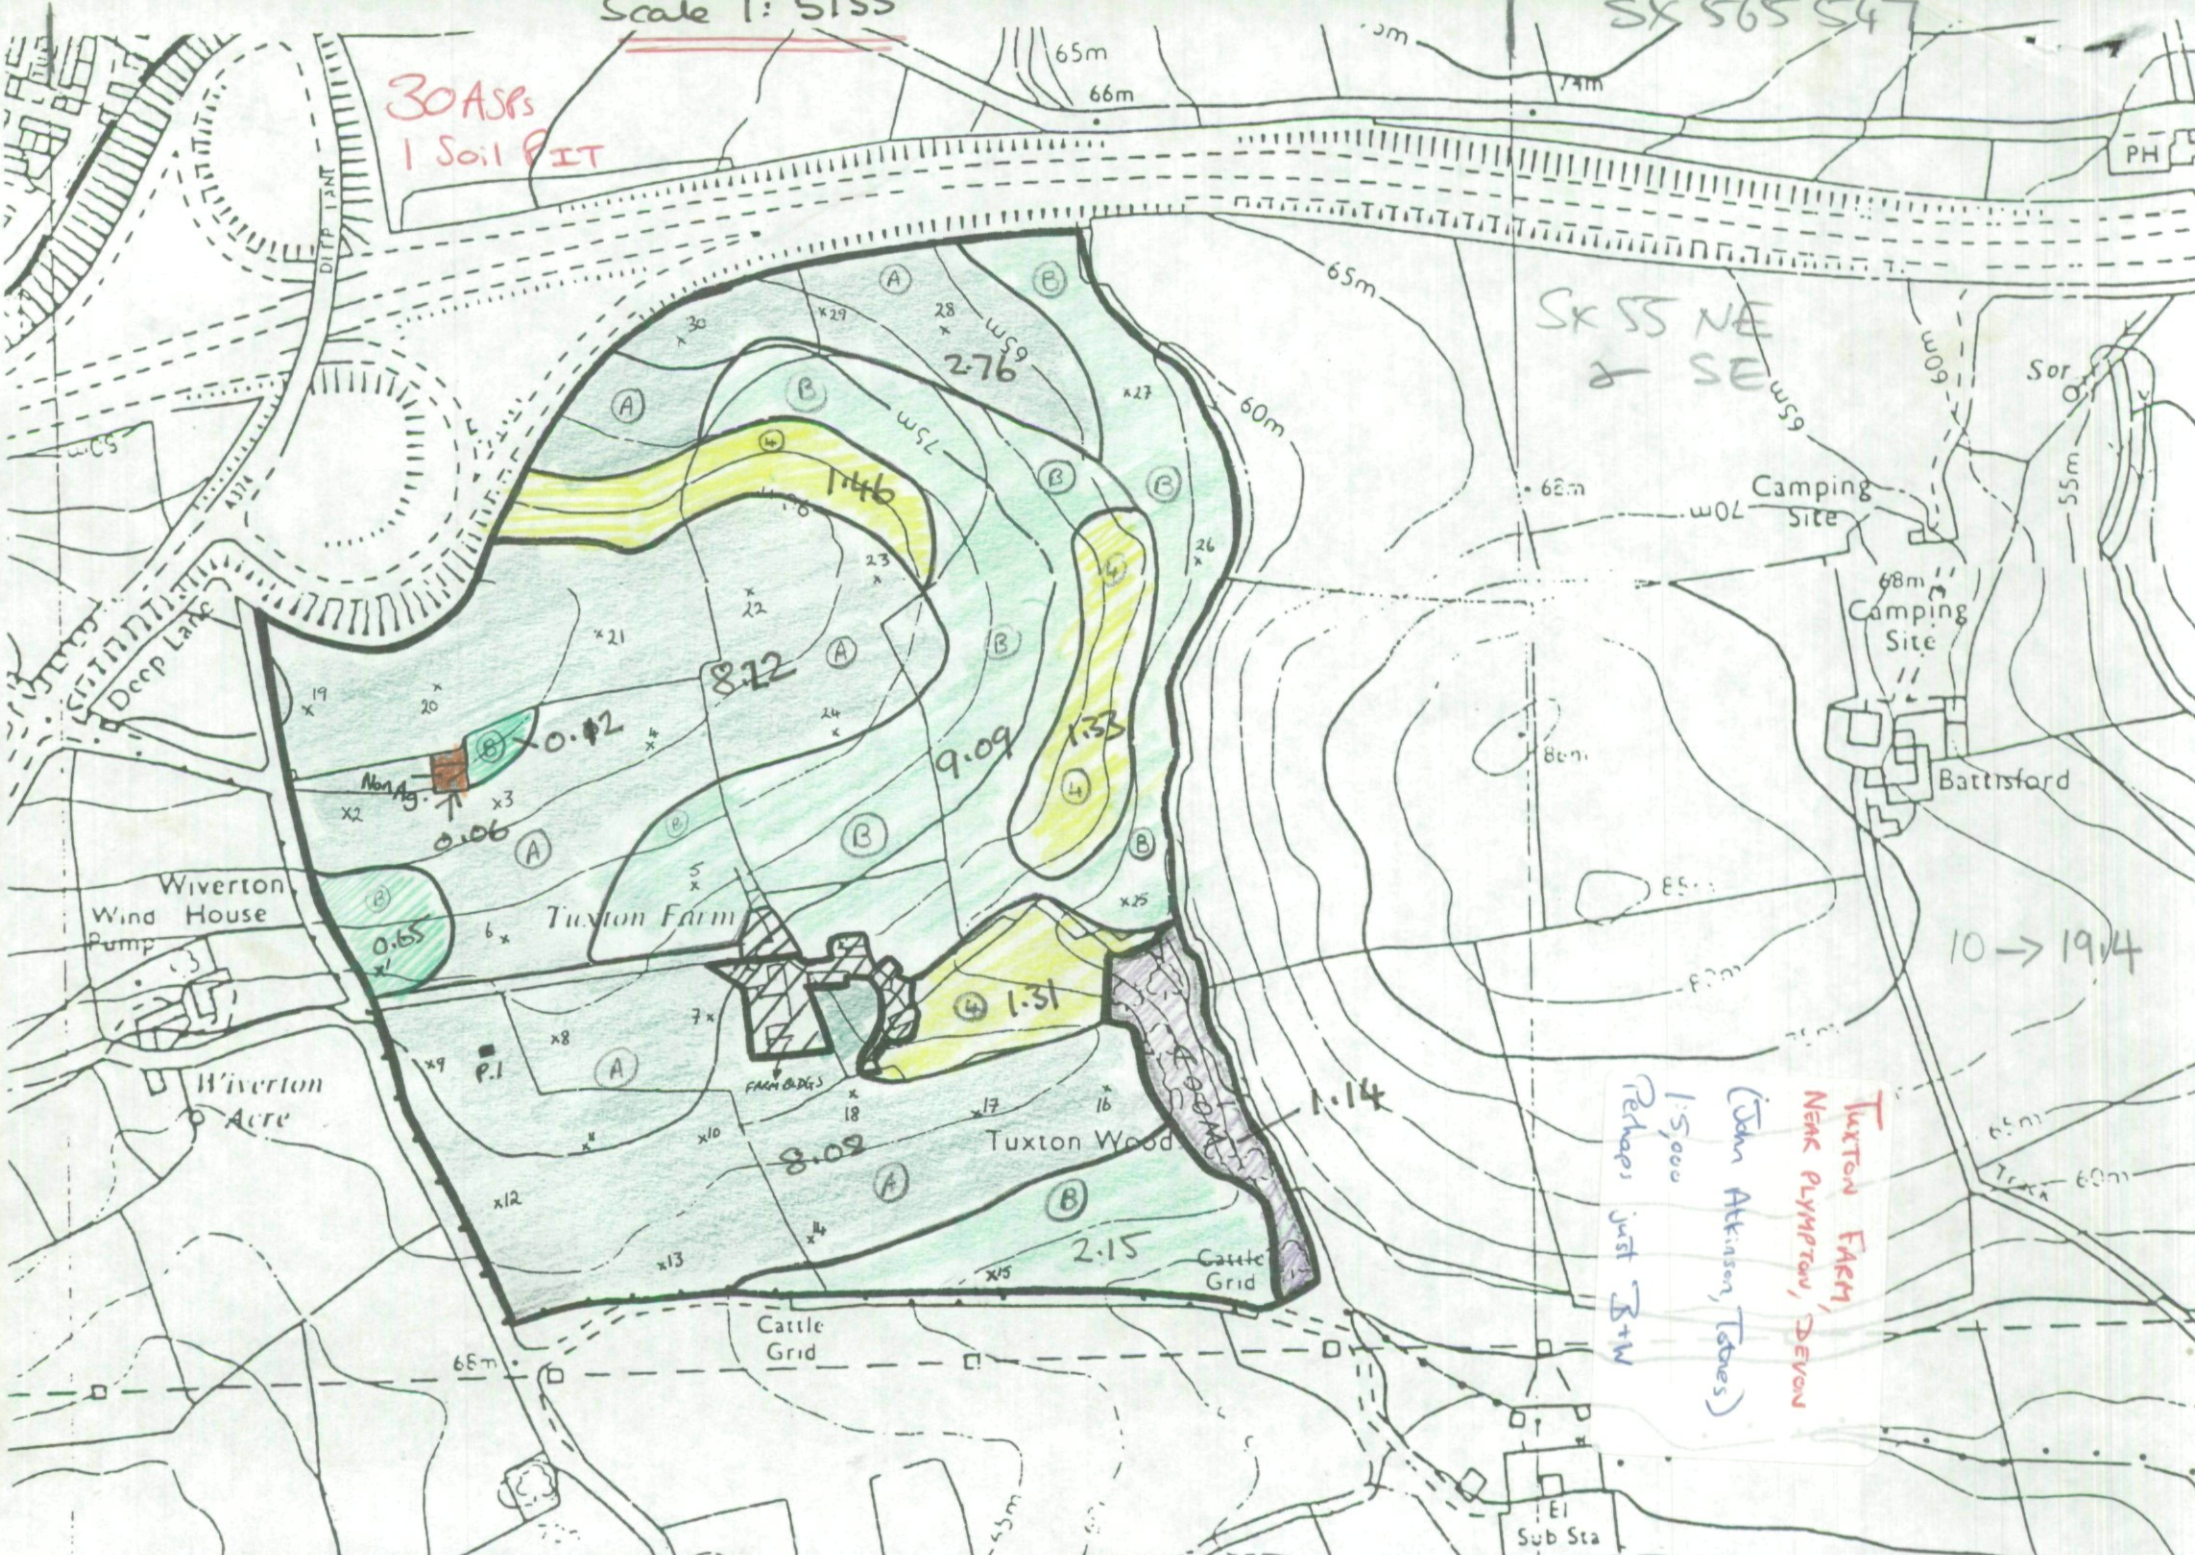

Scale 1: 5155

SX 565 547

30 ASPs
1 Soil PIT

SX 55 NE
& SE

10 → 1914

Tuxton Farm,
NENE PLYMPTON, DEVON
(John Atkinson, Tobies)
1:5000
Perhaps just B+W

El
Sub Sta