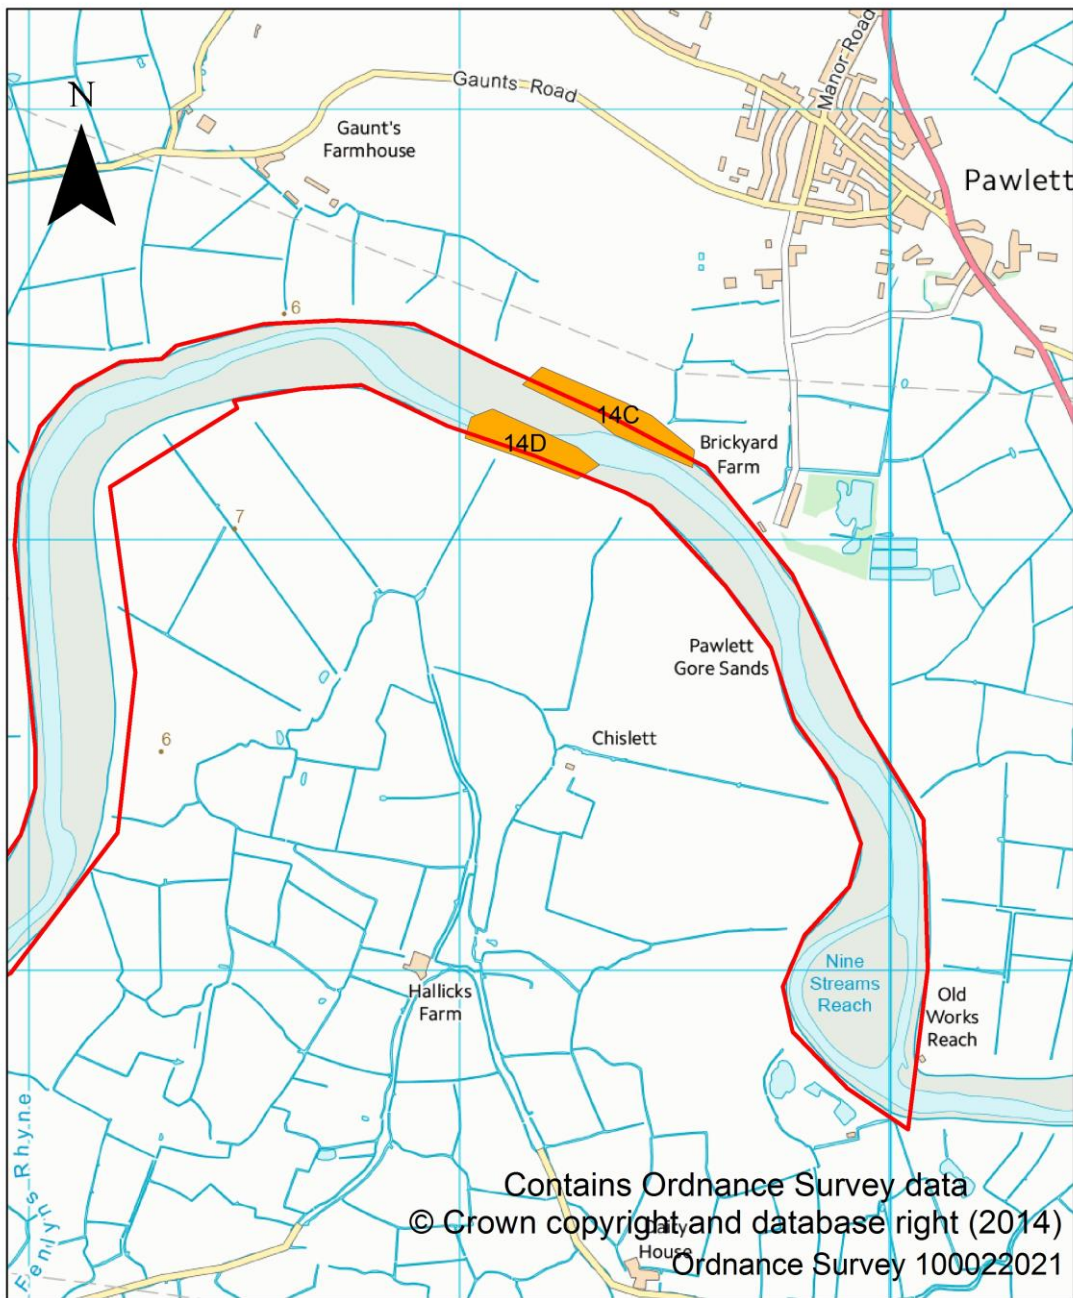

**Map 24.** Roost Sites in WeBS sector 13404 River Parrett at Combwich and Pawlett (2 of 2)

**Legend**

 WeBS sector boundaries

**Roost Status**

-  Primary Roost
-  Potential Primary Roost
-  Non-primary Roost
-  Pre-roost site only