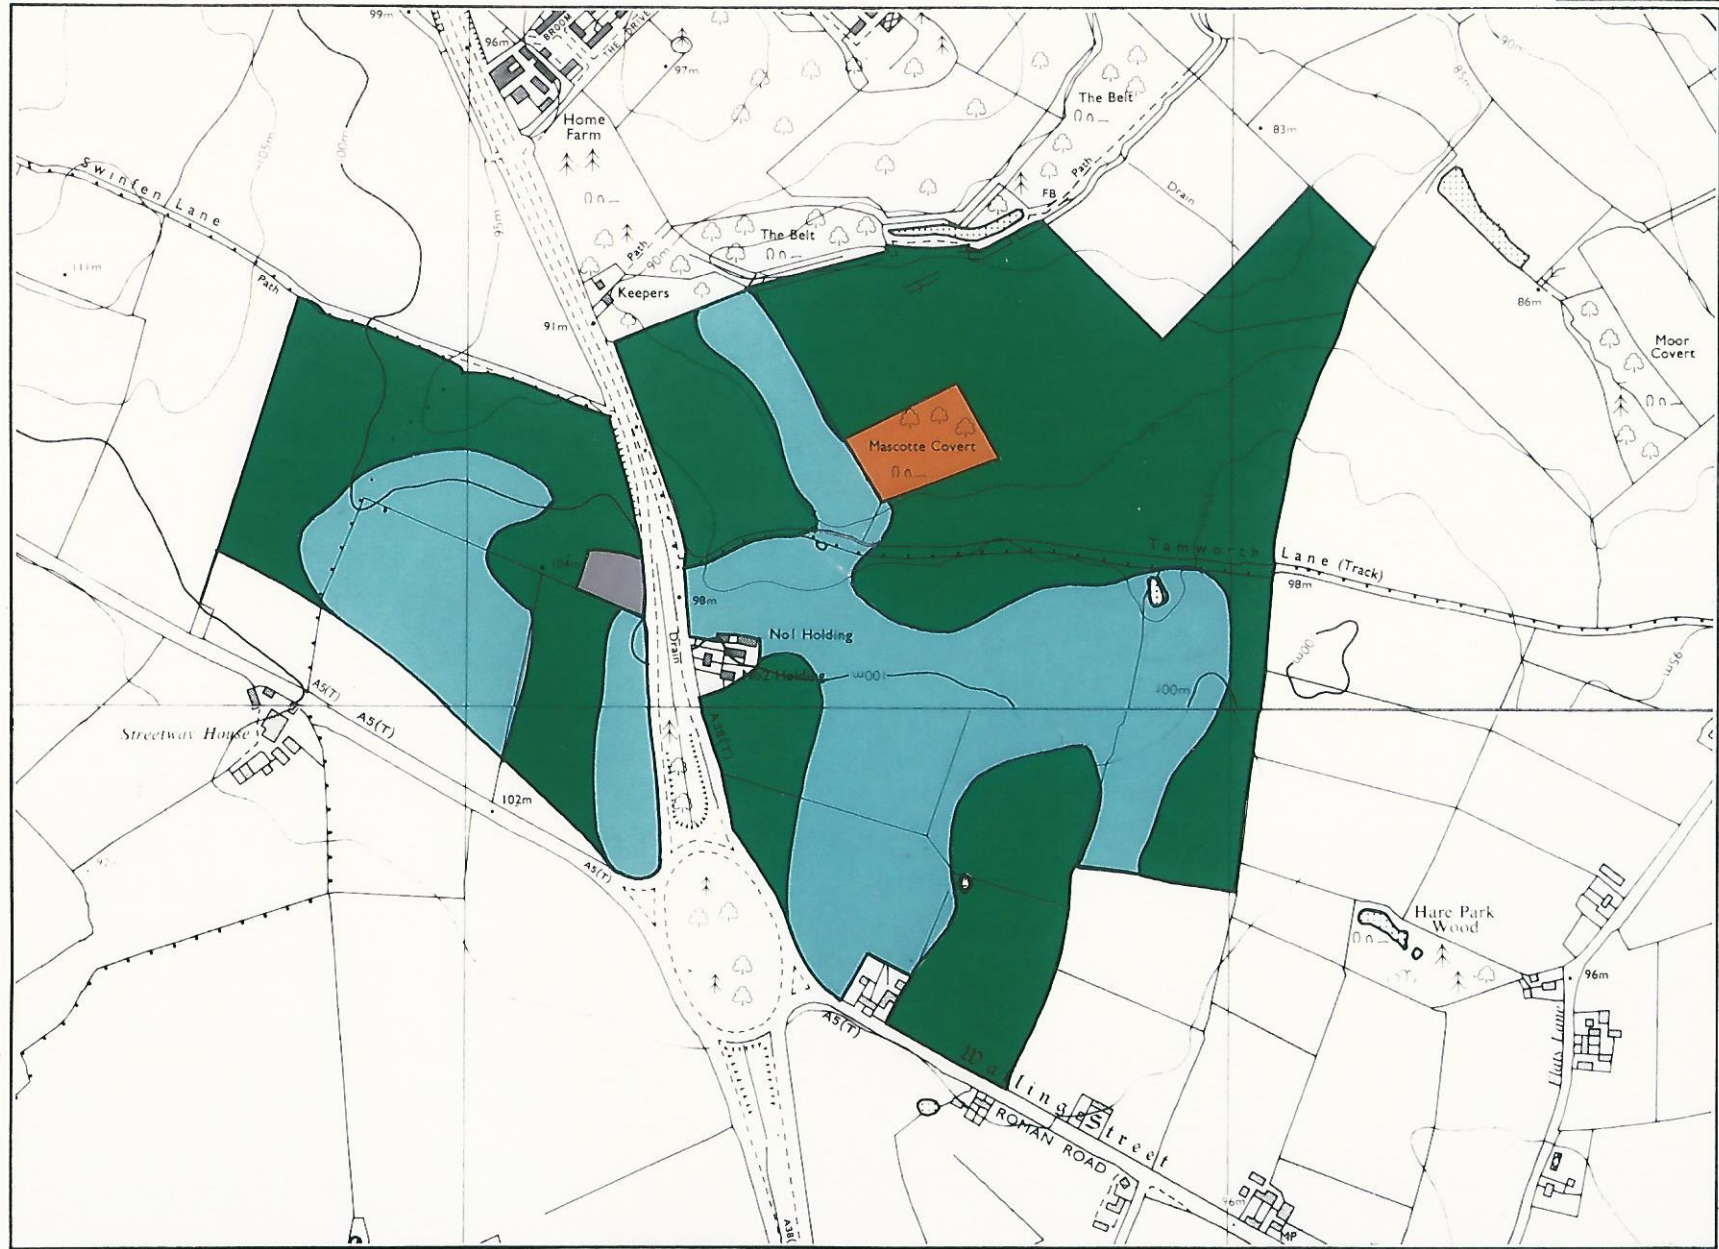

AGRICULTURAL LAND CLASSIFICATION

WEEFORD ISLAND

AGRICULTURAL LAND GRADE	LAND QUALITY
1	EXCELLENT
2	
3a	
3b	MODERATE
4	
5	VERY POOR

NON-AGRICULTURAL LAND	
LAND PREDOMINANTLY IN URBAN USE	*
OTHER LAND PRIMARILY IN NON-AGRICULTURAL USE	*
WOODLAND	
AGRICULTURAL BUILDINGS	
OPEN WATER	
LAND NOT SURVEYED	*

* INDICATES GRADES NOT MAPPED WITHIN THIS SITE

STATISTICS

Site Area	91.7 ha
Agricultural Land Area	89.5 ha
PERCENTAGE OF EACH GRADE	

Surveyed by Resource Planning Group
 Date: May 1990 Job No. 007/90
 4FCS RPG 6755

Map produced by the Cartographic Unit,
 Farm and Countryside Service, Wolverhampton R.O.

SCALE 1:10000

0 200 400 metres