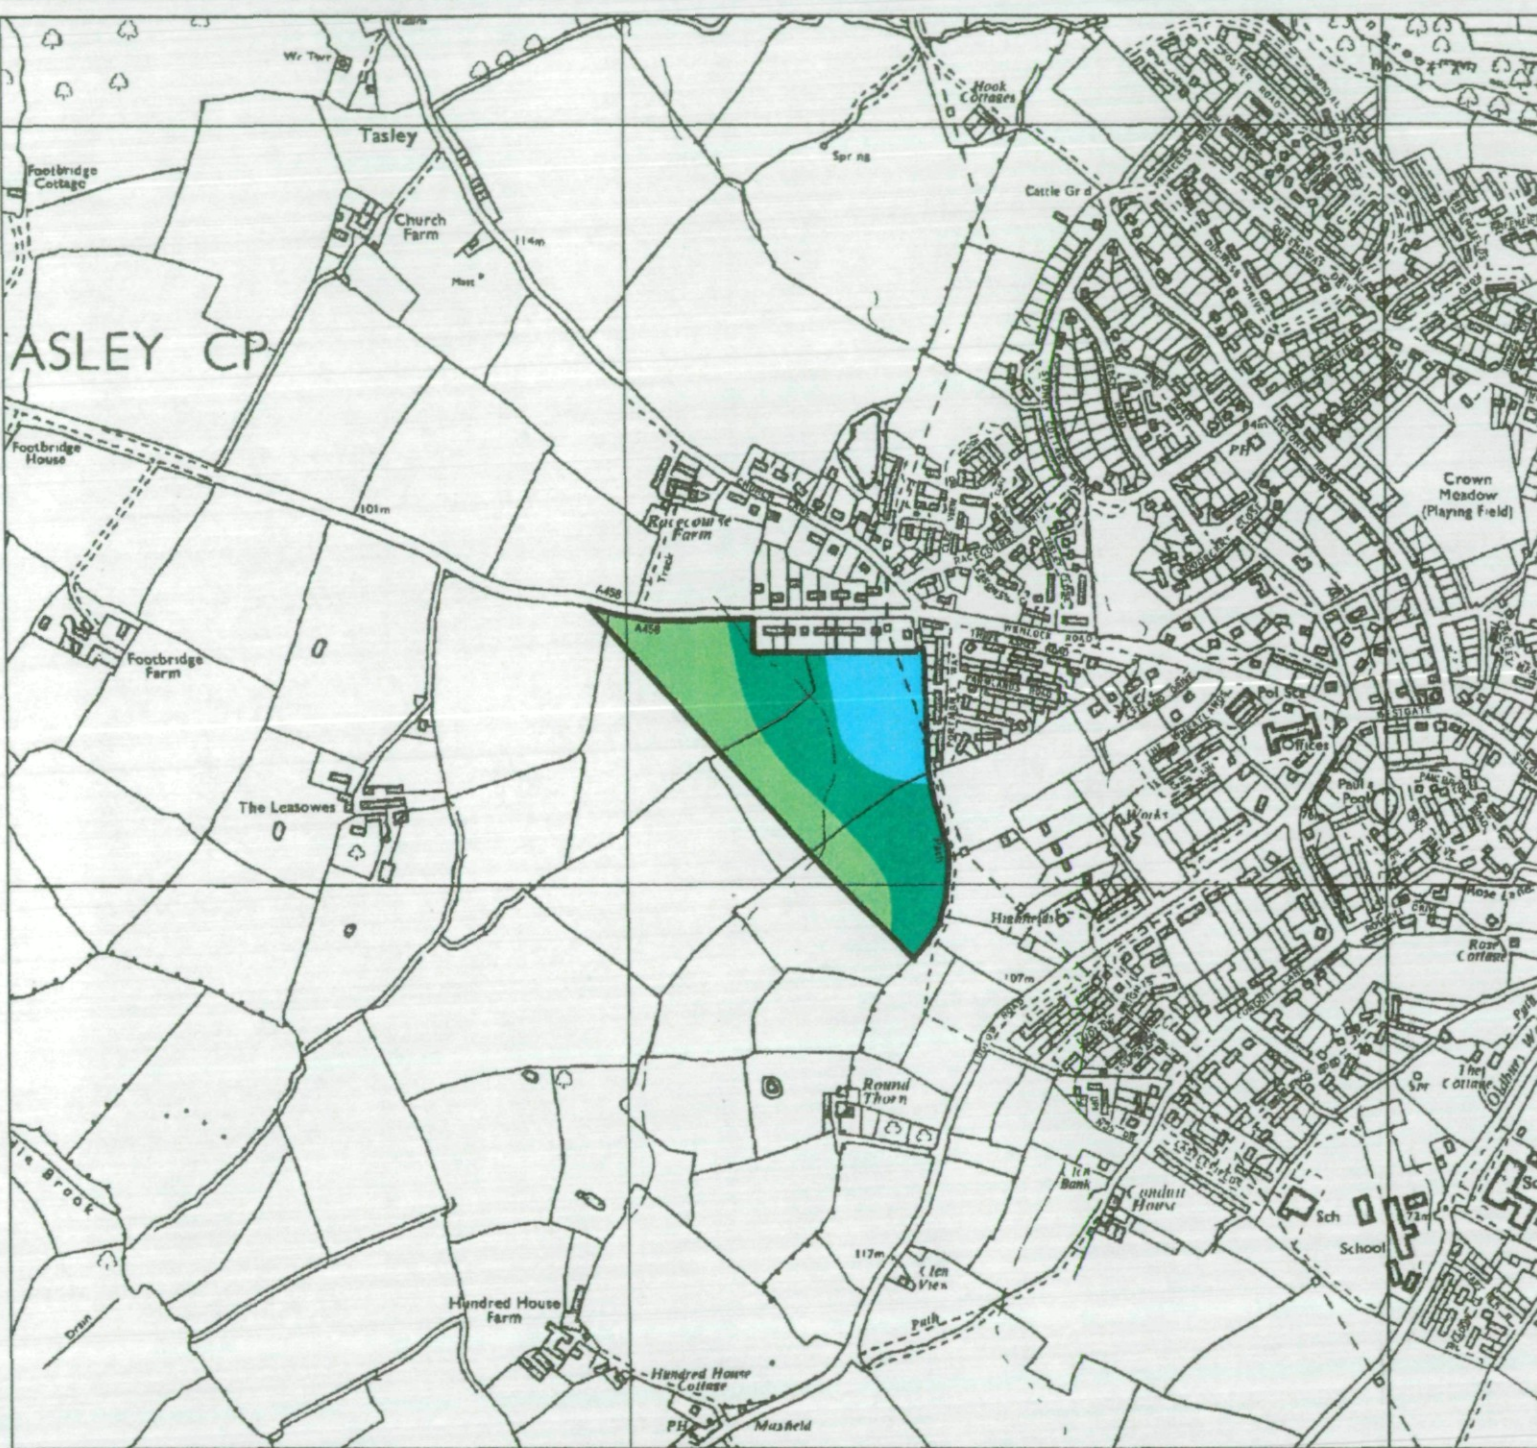

Agricultural Land Classification Shropshire S.P., Bridgnorth Land South of Wenlock Road

Legend

	Quality	Area (ha)
Grade 1	Excellent	Nil
Grade 2	Very Good	1.9
Grade 3a	Good	4.2
Grade 3b	Moderate	3.5
Grade 4	Poor	Nil
Grade 5	Very Poor	Nil
	Agricultural land not surveyed	Nil
	Other land	Nil
	Boundary of survey area	
Total agricultural land area		9.6
Total survey area		9.6
* Not present within survey area		

Surveyed and drawn by FRCA, Wolverhampton.
Reproduced from the 1982 Ordnance Survey 1:10000 mapping with the permission of the Controller of Her Majesty's Stationery Office
© Crown Copyright. Unauthorised reproduction infringes Crown copyright and may lead to prosecution or civil proceedings.
Source map(s) : S079SW,S069SE
Job reference no: 066/98 MAFF Licence No: GD272361